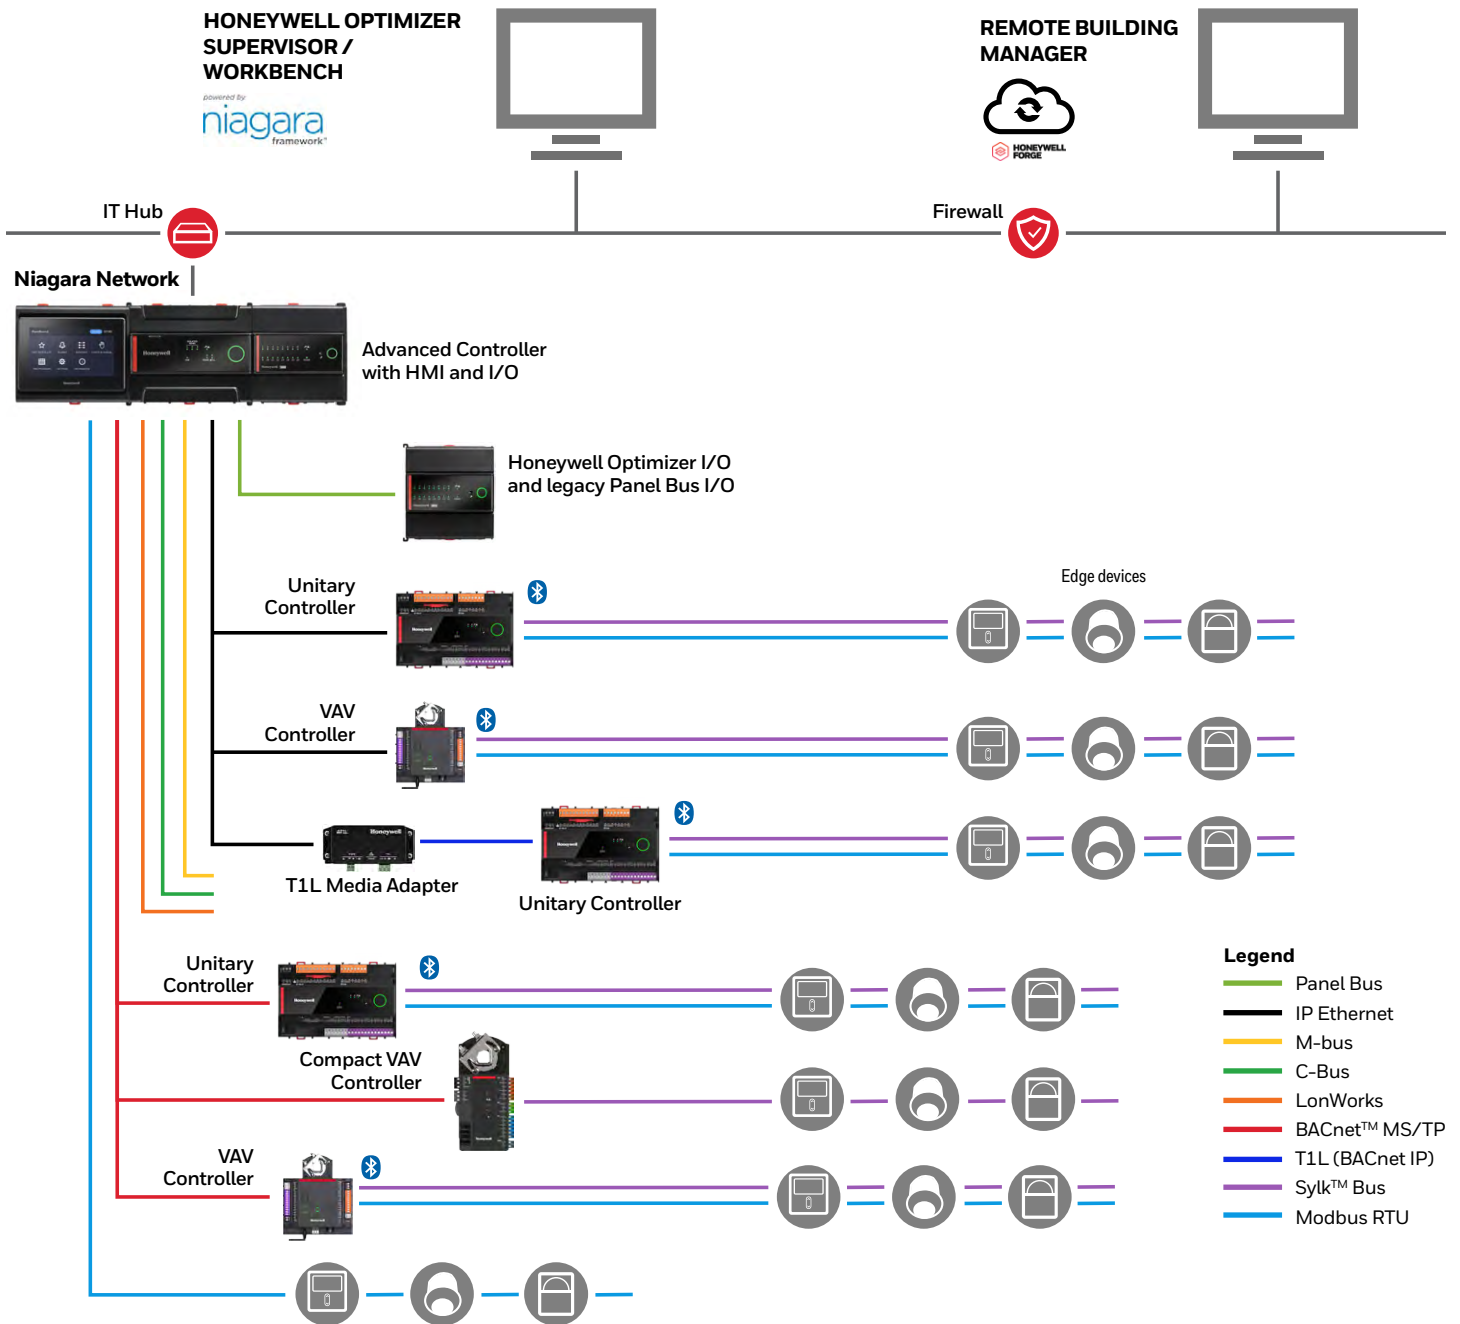

# HOW MUCH MORE CAN YOUR BUILDING DO?

Meet the Honeywell Optimizer Suite: convenient, compatible, and cybersecure

Building controls should be easy to install and use, even for new technicians. Capabilities should be easy to add, without ripping-and-replacing legacy infrastructure. And controls should have cybersecurity built-in to protect your OT, closing the back door to IT networks. Keep the infrastructure you have and optimize the capabilities you need with Honeywell Optimizer Suite.