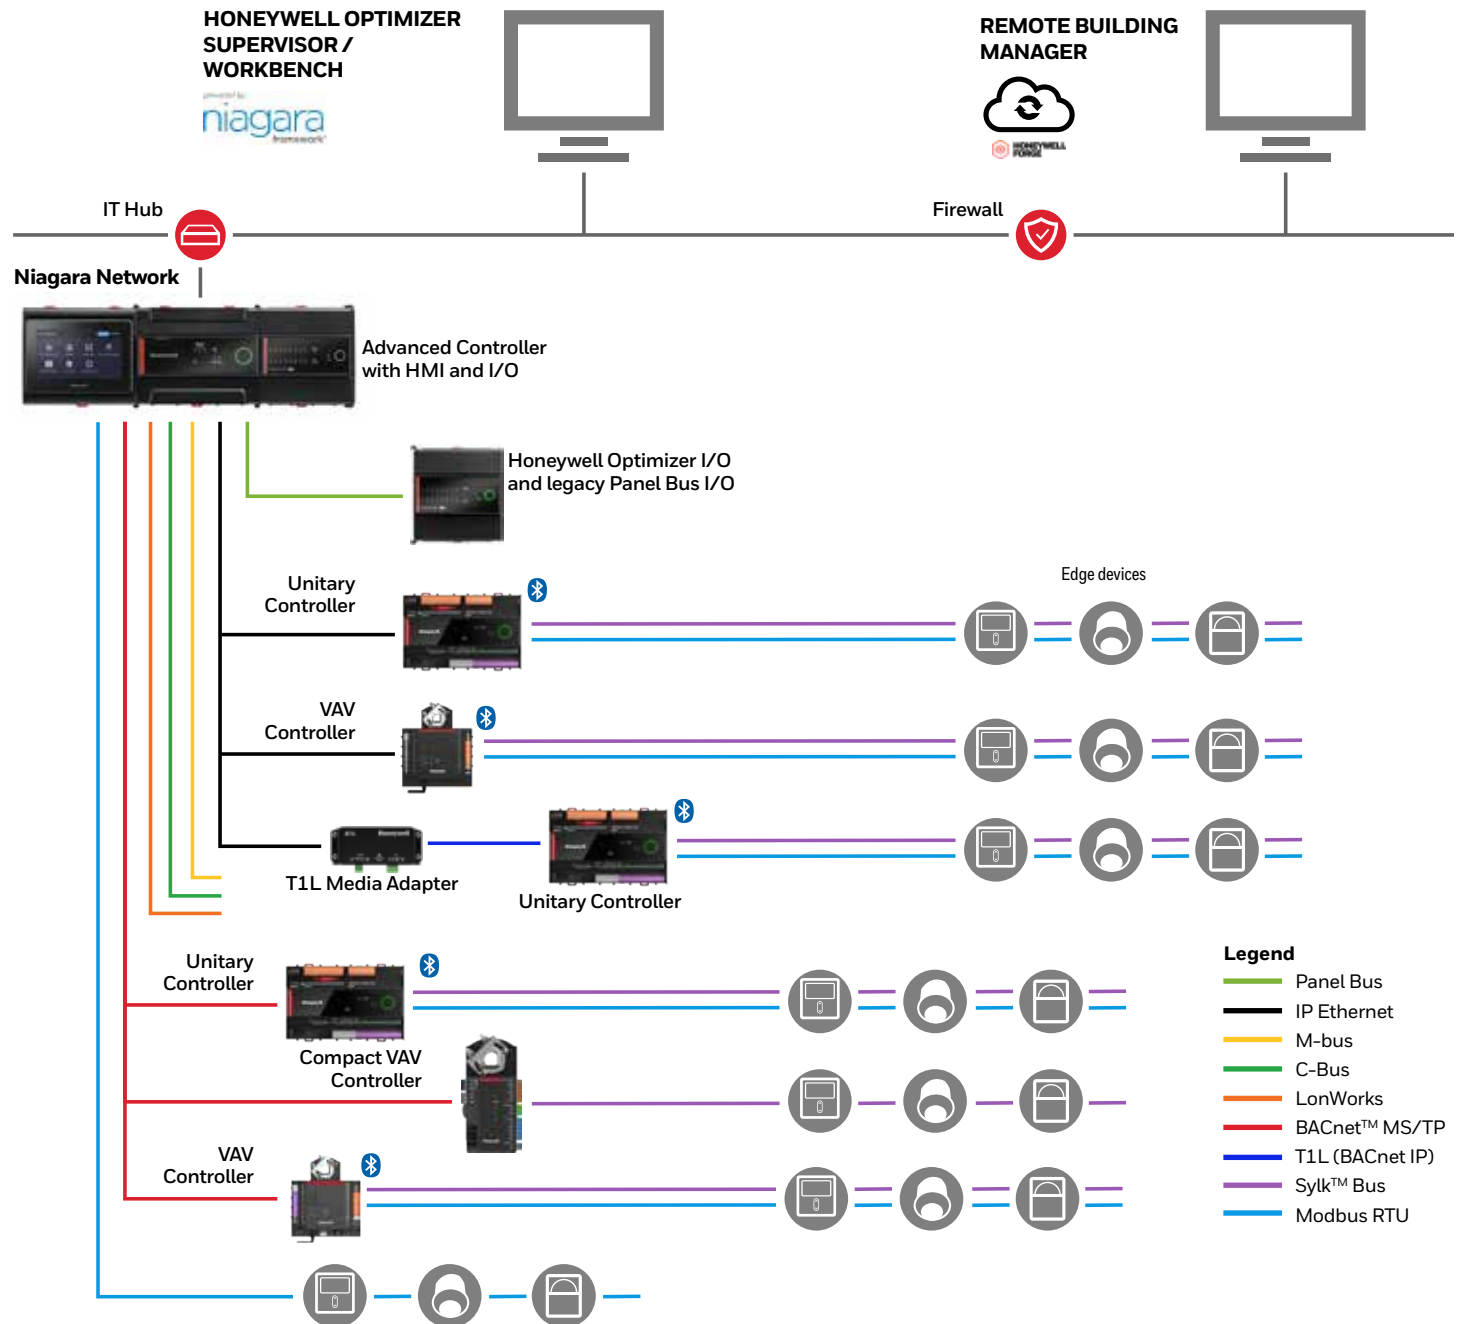

HOW MUCH MORE CAN YOUR BUILDING DO?

Meet the Honeywell Optimizer Suite: convenient, compatible, and cybersecure

Building controls should be easy to install and use, even for new technicians. Capabilities should be easy to add, without ripping-and-replacing legacy infrastructure. And controls should have cybersecurity built-in to protect your OT, closing the back door to IT networks. Keep the infrastructure you have and optimize the capabilities you need with Honeywell Optimizer Suite.