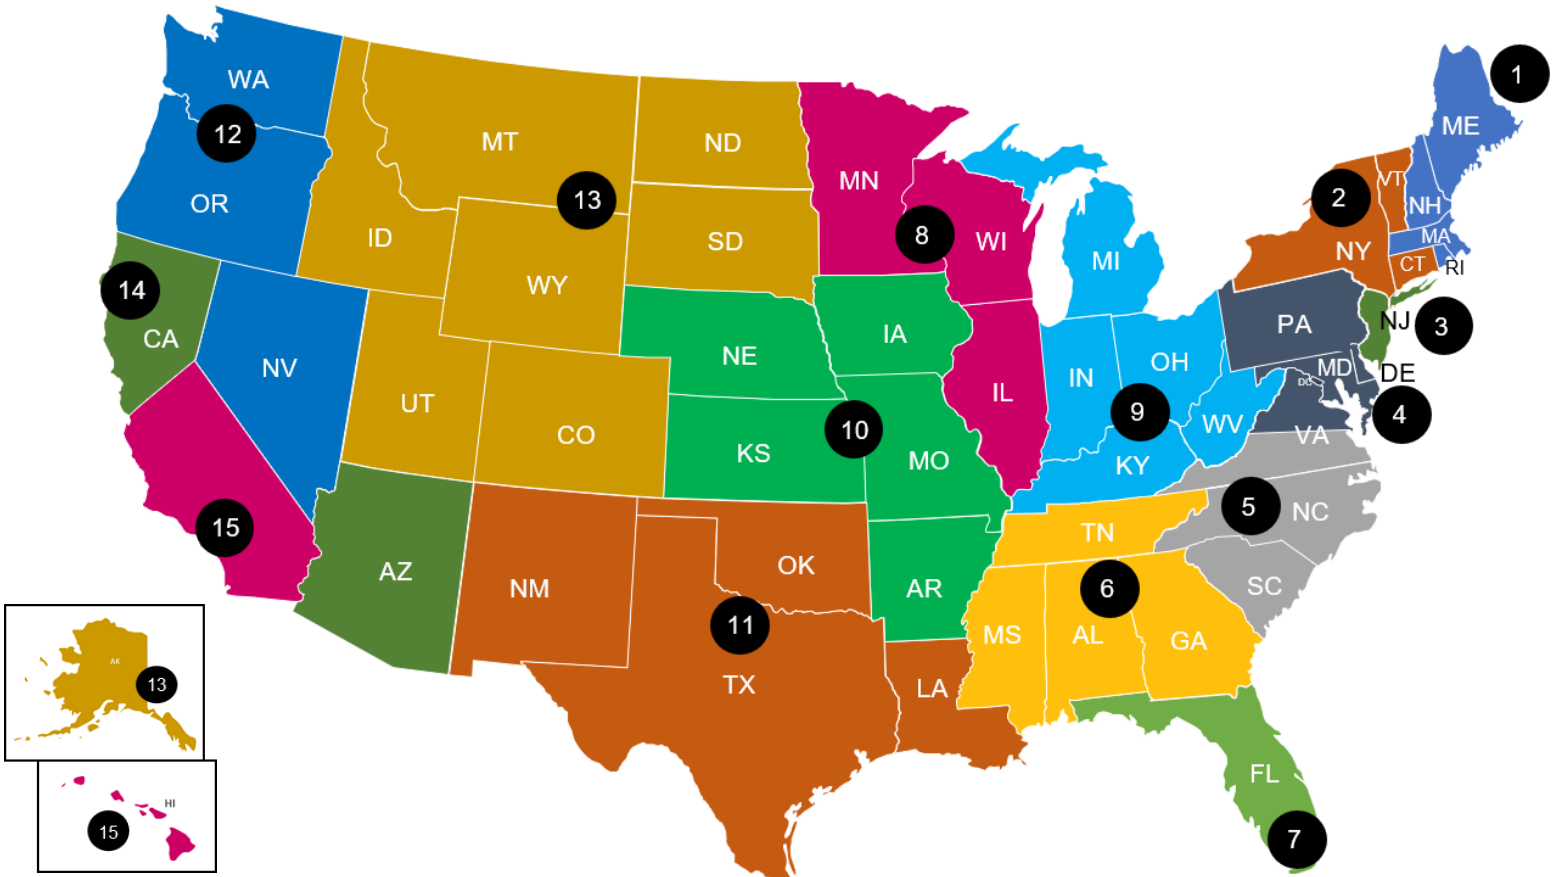

Annalie Simmons

804-332-0614

annalie.simmons@honeywell.com

Regions Supported

1

2

3

4

Connecticut Massachusetts Pennsylvania
Delaware New Hampshire Rhode Island
Maine New Jersey Vermont
Maryland New York Virginia (North)

Netly Salomon

404-987-5972

netly.salomon@honeywell.com

Regions Supported

5

9

Indiana Ohio
Kentucky South Carolina
Michigan Virginia (South)
North Carolina West Virginia

Brandon Medley

502-551-3470

brandon.medley@honeywell.com

Regions Supported

6

7

Alabama Mississippi
Florida Tennessee
Georgia

Ethan Slawter

214-587-2117

ethan.slawter@honeywell.com

Regions Supported

8

10

13

Arkansas Kansas North Dakota
Colorado Minnesota South Dakota
Idaho Missouri Wisconsin
Illinois Montana Wyoming
Iowa Nebraska Utah

Presley White

770-530-9892

presley.white@honeywell.com

Regions Supported

11

Louisiana
New Mexico
Oklahoma
Texas

Stacey Rains

608-816-0079

stacey.rains@honeywell.com

Regions Supported

12

14

15

Alaska Hawaii
Arizona Nevada
California Oregon
Washington