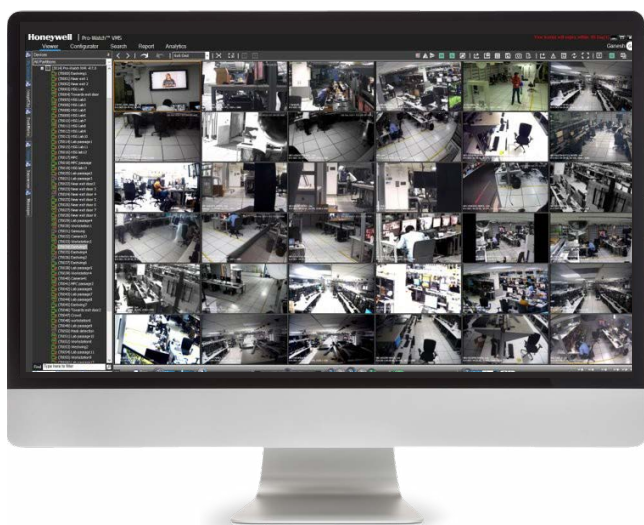

Integrated Security for Gaming

Honeywell

INTEGRATED SECURITY REDUCES RISK FOR YOUR CASINO

Casino security and monitoring impacts the bottom line and helps create the kind of experience that keeps high-value players coming back for more. But security isn't easy and these days your security team needs all the help it can get to protect people and assets, ensure compliance, detect player or employee misconduct, and reduce risk for your gaming operation.

SITUATIONAL AWARENESS

Honeywell Pro-Watch™ Integrated Security combines oversight and control into a powerful, map-based interface – giving control-room operators an in-depth security view of the entire casino at a glance. This intelligent command view also makes Pro-Watch a powerful foundation for integrating other security and operational capabilities.

Seamlessly integrate all your security solutions with Pro-Watch, which gives you complete visibility to all the connected systems in the casino. Interactive map elements make it easy to access camera views and security systems in any location from the gaming floor to the parking lot.

The Pro-Watch Video Management System (VMS) gives you powerful surveillance and analytics to optimize real-time awareness. It's built on an open platform that makes it easy to integrate maintain vigilance and reduce risk.