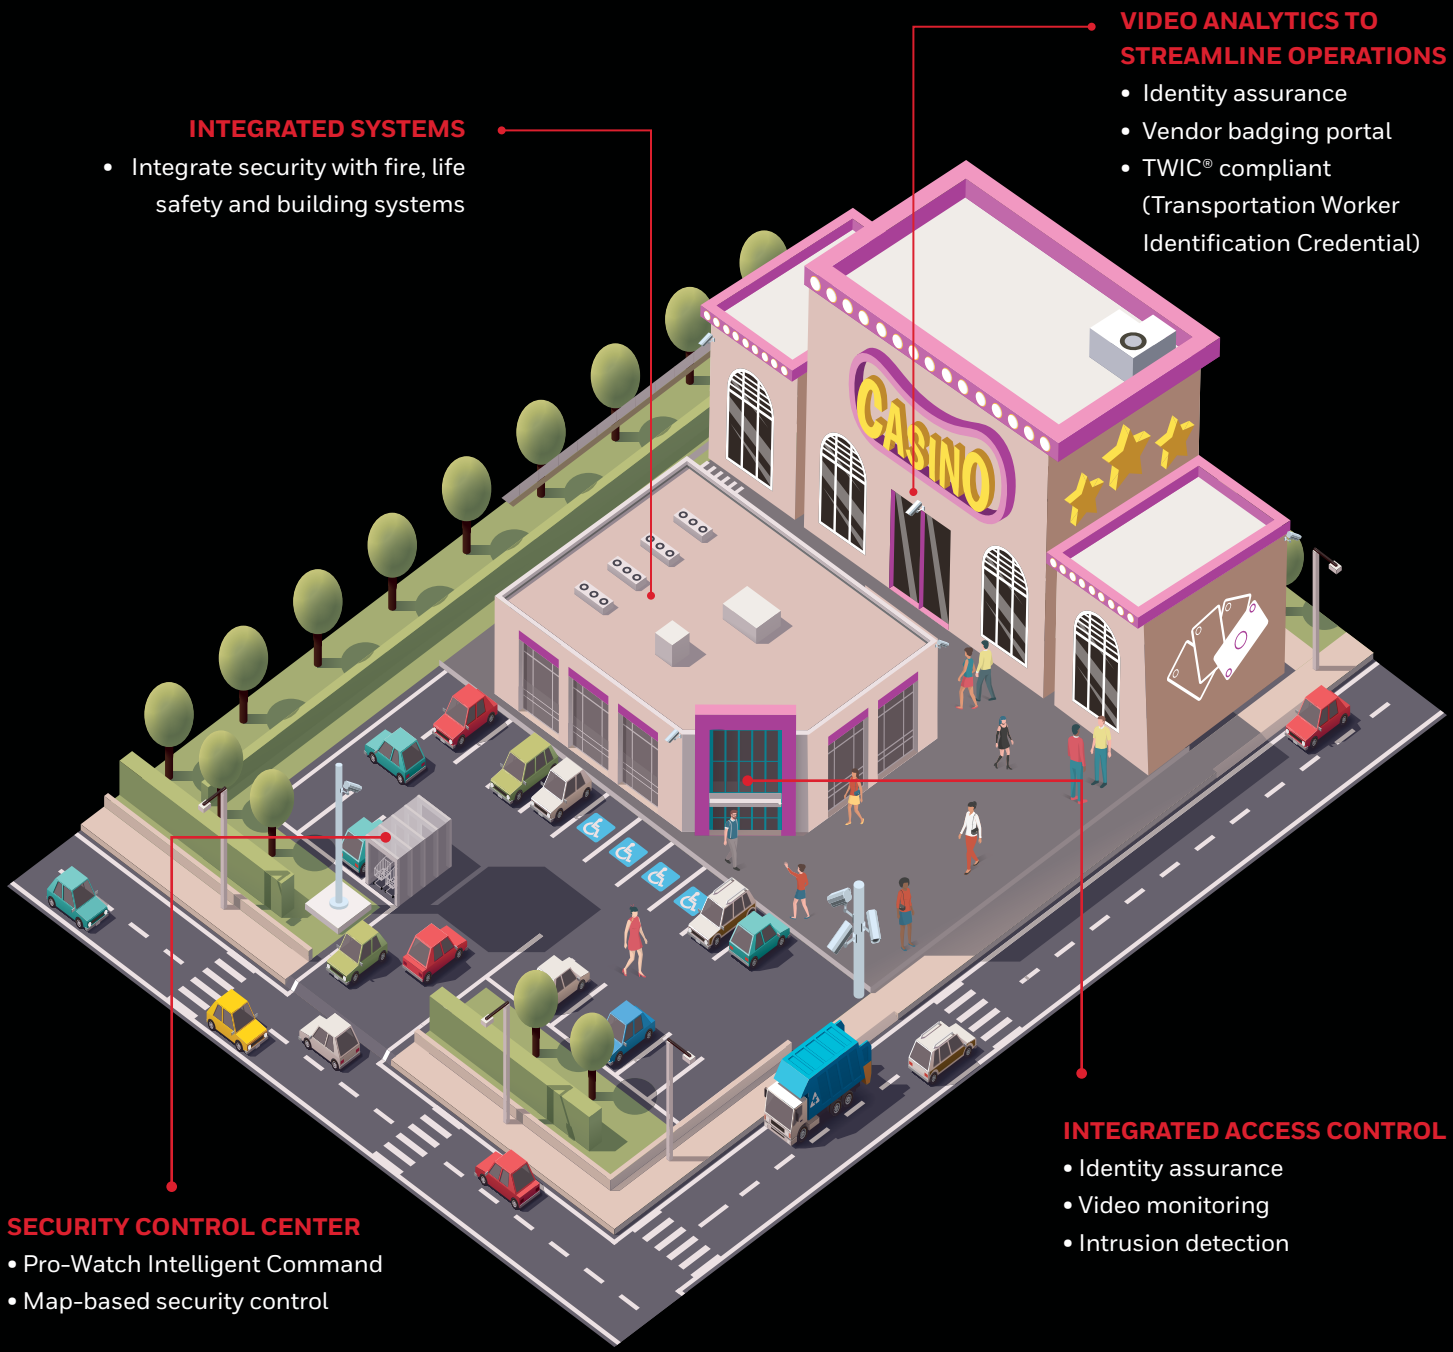

SITUATIONAL AWARENESS

Honeywell Pro-Watch™ Integrated Security combines oversight and control into a powerful, map-based interface – giving control-room operators an in-depth security view of the entire casino at a glance. This intelligent command view also makes Pro-Watch a powerful foundation for integrating other security and operational capabilities.

Seamlessly integrate all your security solutions with Pro-Watch, which gives you complete visibility to all the connected systems in the casino. Interactive map elements make it easy to access camera views and security systems in any location from the gaming floor to the parking lot.

The Pro-Watch Video Management System (VMS) gives you powerful surveillance and analytics to optimize real-time awareness. It's built on an open platform that makes it easy to integrate maintain vigilance and reduce risk.

Likewise, with an open platform like Pro-Watch Integrated Security, you have the freedom to adapt and scale your capabilities as new needs and technologies arise.

INTEGRATED SYSTEMS

- Integrate security with fire, life safety and building systems