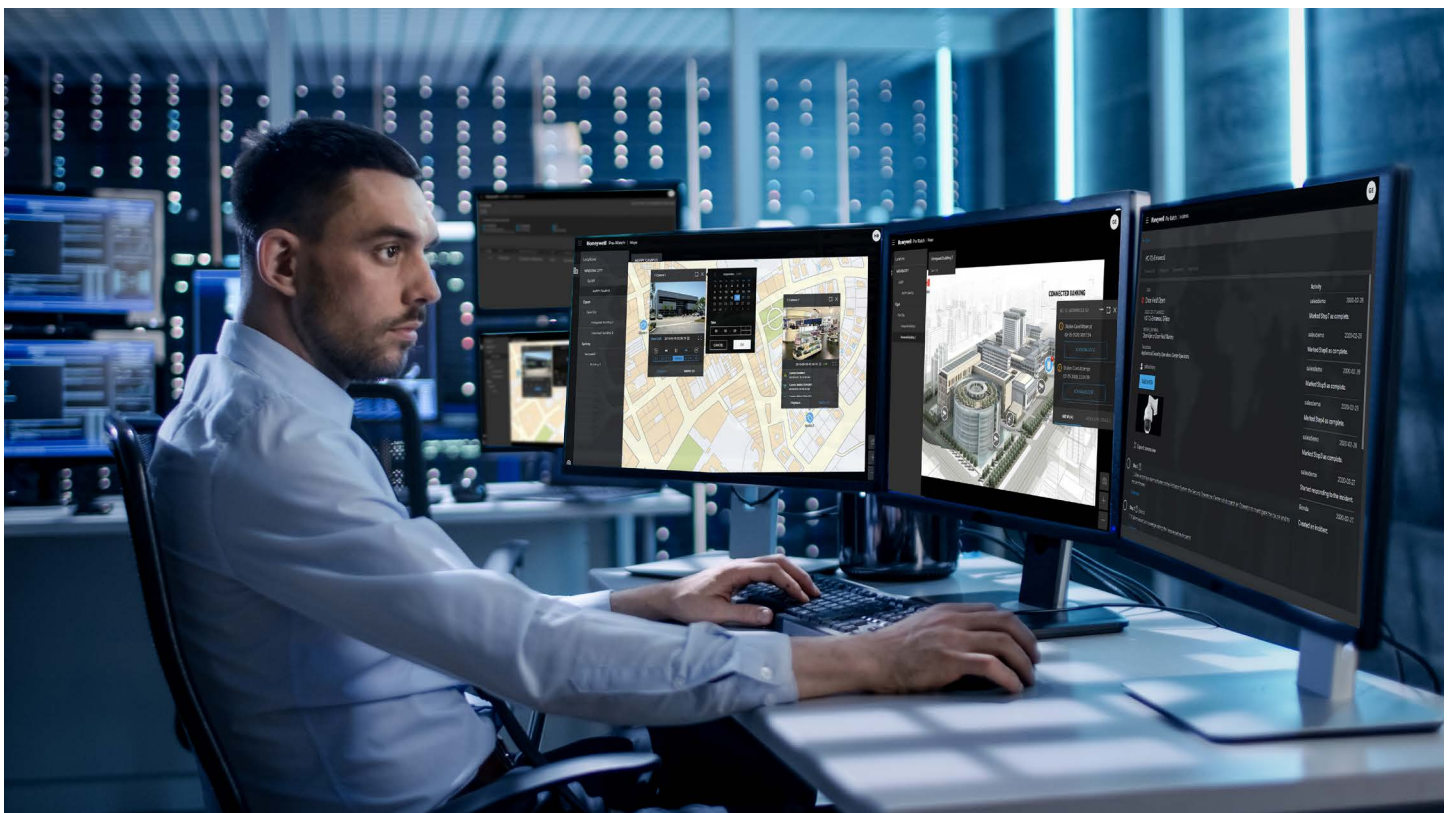

SITUATIONAL AWARENESS

Honeywell Pro-Watch™ Integrated Security combines oversight and control into a powerful, map-based interface – giving control-room operators an in-depth security view of the entire casino at a glance. This intelligent command view also makes Pro-Watch a powerful foundation for integrating other security and operational capabilities.

Seamlessly integrate all your security solutions with Pro-Watch, which gives you complete visibility to all the connected systems in the casino. Interactive map elements make it easy to access camera views and security systems in any location from the gaming floor to the parking lot.

The Pro-Watch Video Management System (VMS) gives you powerful surveillance and analytics to optimize real-time awareness. It's built on an open platform that makes it easy to integrate maintain vigilance and reduce risk.

INTEGRATION STREAMLINES SECURITY

Honeywell helps reduce costs and errors by integrating numerous security capabilities into one, thus automating or eliminating many cumbersome processes. For instance, automated data transfers between systems greatly reduce human error by eliminating duplicate entries.

Likewise, with an open platform like Pro-Watch Integrated Security, you have the freedom to adapt and scale your capabilities as new needs and technologies arise.