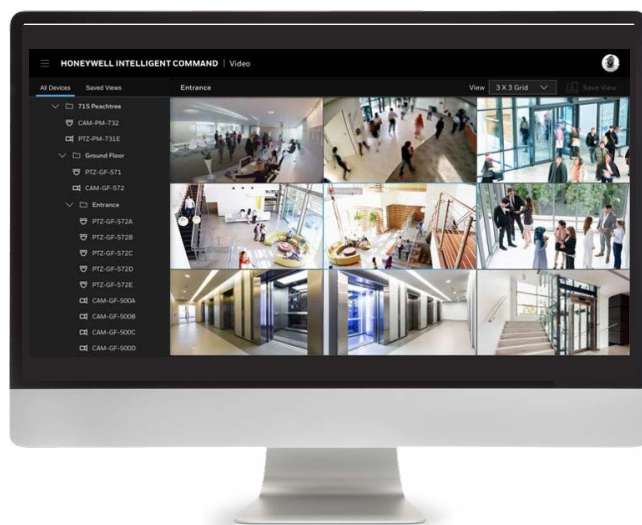

Integrated Security for Gaming

Honeywell

INTEGRATED SECURITY REDUCES RISK FOR YOUR CASINO

Casino security and monitoring impacts the bottom line and helps create the kind of experience that keeps high-value players coming back for more. But security isn't easy and these days your security team needs all the help it can get to protect people and assets, ensure compliance, detect player or employee misconduct, and reduce risk for your gaming operation.

Your team needs Honeywell.

SMART, INTEGRATED SECURITY – FROM HONEYWELL

After more than 20 years in the gaming industry, Honeywell recognizes that every casino is different, with unique security needs and challenges. That's why our surveillance solutions and integrated security suites can be tailored to your specific needs. It's also one of the main reasons so many major casinos have chosen Honeywell as their security solutions partner.

SITUATIONAL AWARENESS

Honeywell Pro-Watch™ Integrated Security combines oversight and control into a powerful, map-based interface – giving control-room operators an in-depth security view of the entire casino at a glance. This intelligent command view also makes Pro-Watch a powerful foundation for integrating other security and operational capabilities.

Seamlessly integrate all your security solutions with Pro-Watch, which gives you complete visibility to all the connected systems in the casino. Interactive map elements make it easy to access camera views and security systems in any location from the gaming floor to the parking lot.