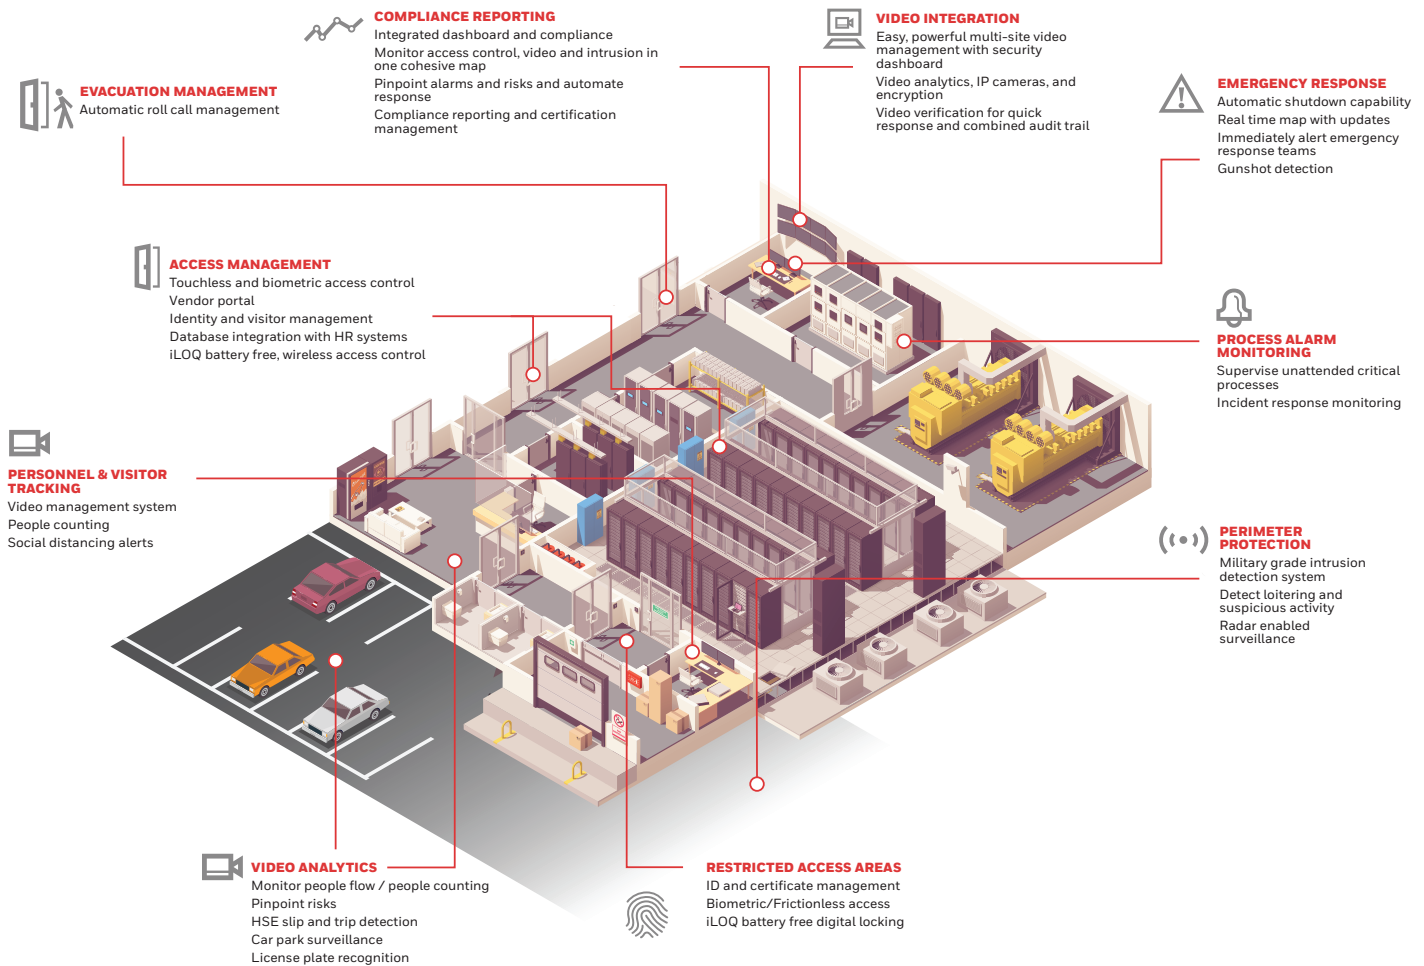

# HONEYWELL SOLUTIONS FOR DATA CENTERS

Reducing risk in your facility includes prevention and the ability to identify and react to critical incidents quickly. Multi-level security applications ensure that your site has the protection and control needed to minimize downtime and intrusion threats.

Pro-Watch Integrated Security Suite keeps data centers secure through an integrated open ecosystem that can scale and build with your operations. From video monitoring to access control, our suite of solutions gives security leaders complete visibility of their connected systems which increases situational awareness and helps maintain compliance.

Pro-Watch helps you address critical outcomes and exceed expectations, providing the capabilities to adapt and expand, optimize uptime and efficiency, and protect your assets, your people, and your data.