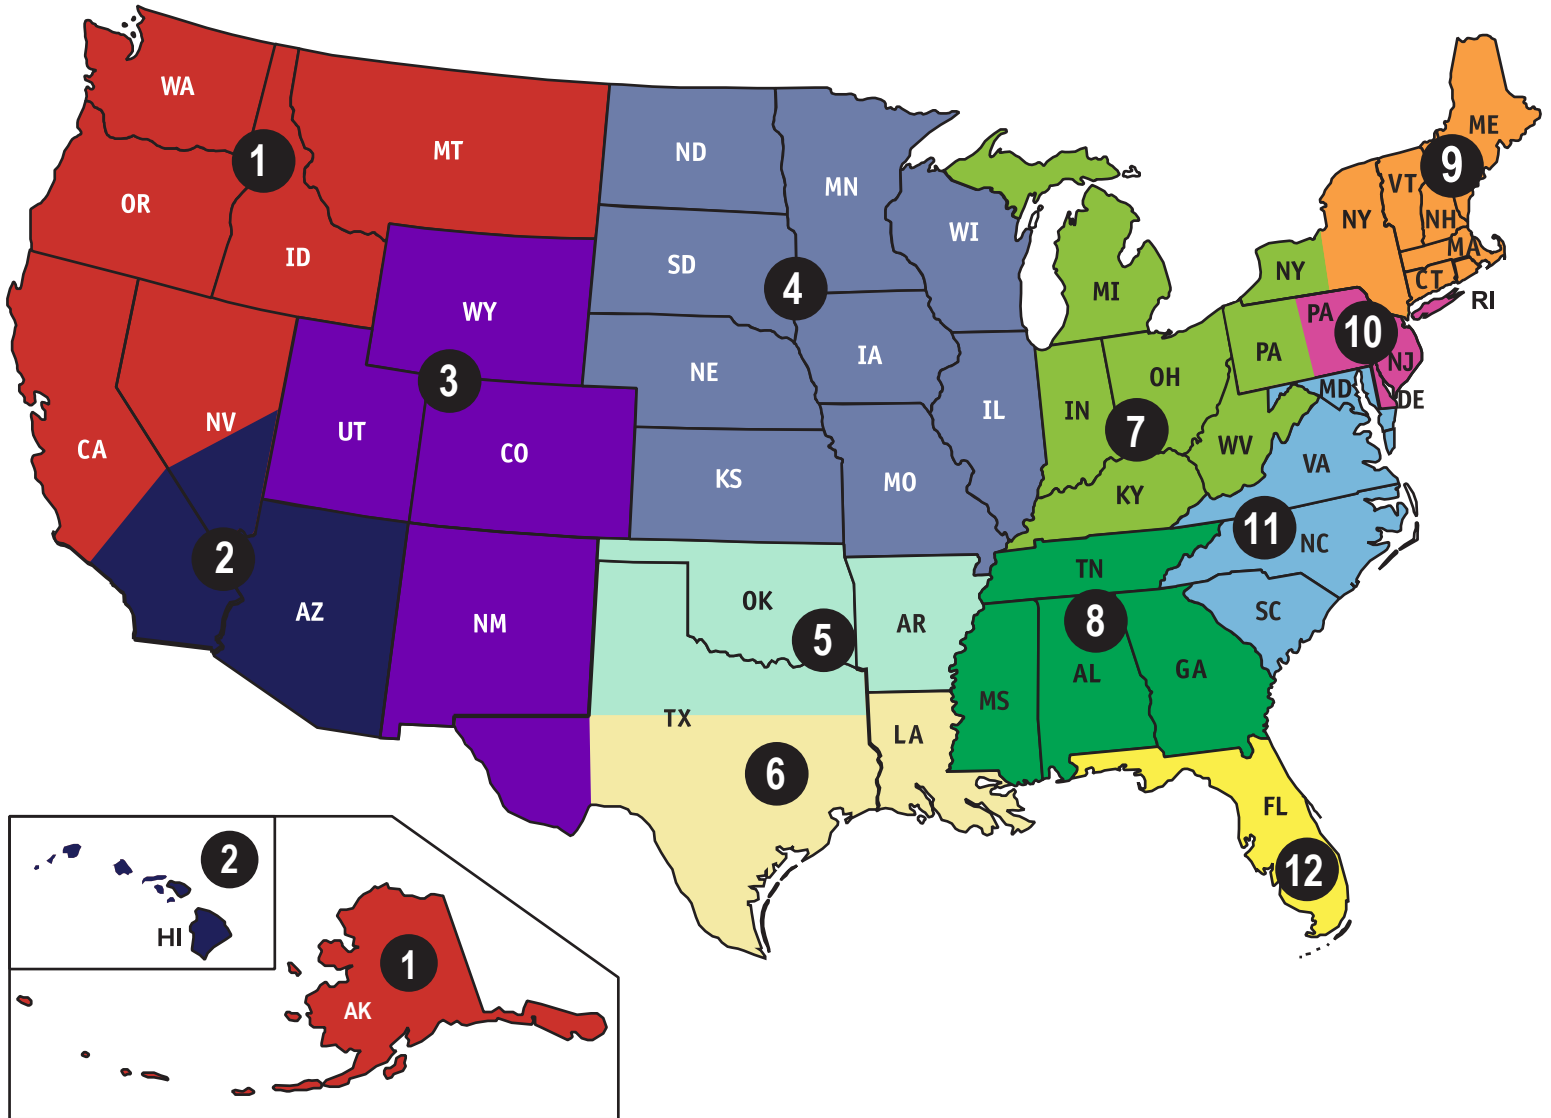

United States Regional Sales Distribution Products

Doug Schumacher | Sr. Director of Sales - West
630.715.8267 | doug.schumacher@honeywell.com

Ross Felton | Director of Sales - East
910.916.1379 | ross.felton@honeywell.com

1 **Joel Dombovy** (Northwest)
360.605.5152
joel.dombovy@honeywell.com

4 **Dan Sammons** (Midwest)
815.277.7329
dan.sammons@honeywell.com

7 **Walt Garrett** (Mid-Central)
513.309.1965
walter.garrett@honeywell.com

10 **Dan Briner** (North Mid-Atlantic)
484.354.7993
daniel.briner@honeywell.com

2 **Rick Baza** (Southwest)
818.269.2948
ricardo.baza@honeywell.com

5 **Mike Mamber** (Upper S. Central)
972.369.2433
michael.mamber@honeywell.com

8 **Don Holsonback** (South)
770.324.6269
donald.holsonback@honeywell.com

11 **Jeff Bryant** (South Mid-Atlantic)
919.604.3435
jeff.bryant@honeywell.com

3 **Kyle Fry** (Mountain)
303.905.2206
kyle.fry@honeywell.com

6 **Randy Reyna** (Lower S. Central)
210.241.9396
randy.reyna@honeywell.com

9 **Michael Breault** (New England)
475.201.6615
michael.breault@honeywell.com

12 **Wendy Rivera** (Florida)
239.728.8393
wendy.rivera@honeywell.com

Kathie Rose (National Accounts - West) | 847.909.1133 | kathie.rose@honeywell.com

Sandy Roy (National Accounts - East) | 813.716.9821 | sandy.roy@honeywell.com

Mitch Buckley (Inside Sales) | 859.457.7148 | mitchell.buckley@honeywell.com