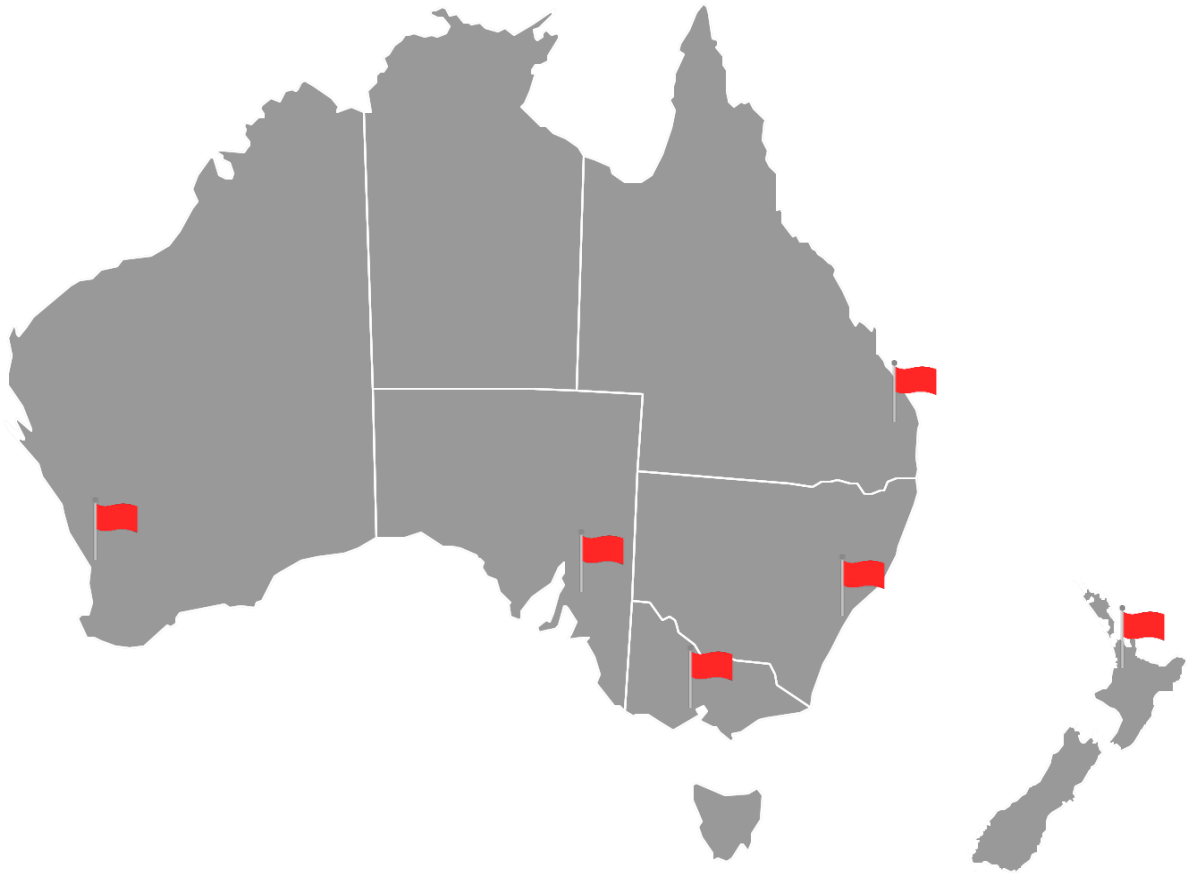

NOTIFIER ENTERPRISE ANZ

OFFICE LOCATIONS

NSW

9 Columbia Way
Baulkham Hills
NSW 2153

VIC

45 Grosvenor Street,
Abbotsford
VIC 3067

QLD

24 Potts Street
East Brisbane
QLD 4169

SA

Unit 3/1 Barrpowell Street
Welland SA 5007

WA

Unit 5&6,
130 Francisco Street
Belmont WA 6104

New Zealand

Ground Level / 56 Cawley Street,
Ellerslie, Auckland 1051,
New Zealand

Customer Care

Tel: Australia - 1300 368 755