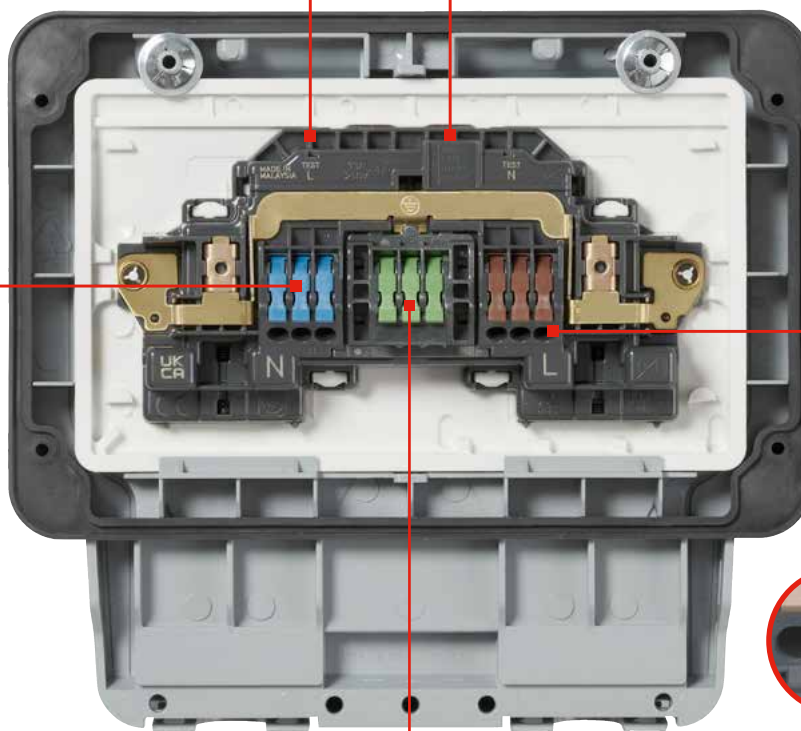

**STRIP LENGTH RULER**  
To identify essential cable length for best connection

**SIMPLE, SPEEDY INSTALLATION**

**MARKET RECOGNISED CONNECTORS**  
For total confidence

**SCREWLESS TERMINAL CONNECTORS**

**SELF ADJUSTING TERMINAL CLAMPS**  
Maintain the correct clamping force over the life of the product

**SAFE AND SECURE FIT**

**TOOL-LESS, SCREWLESS TERMINALS**  
Simple, easy connection for a "right 1<sup>st</sup> time" installation

**INDIVIDUAL TERMINAL ENTRY POINTS**  
Accept up to 4mm<sup>2</sup> cable each for ultimate connectivity