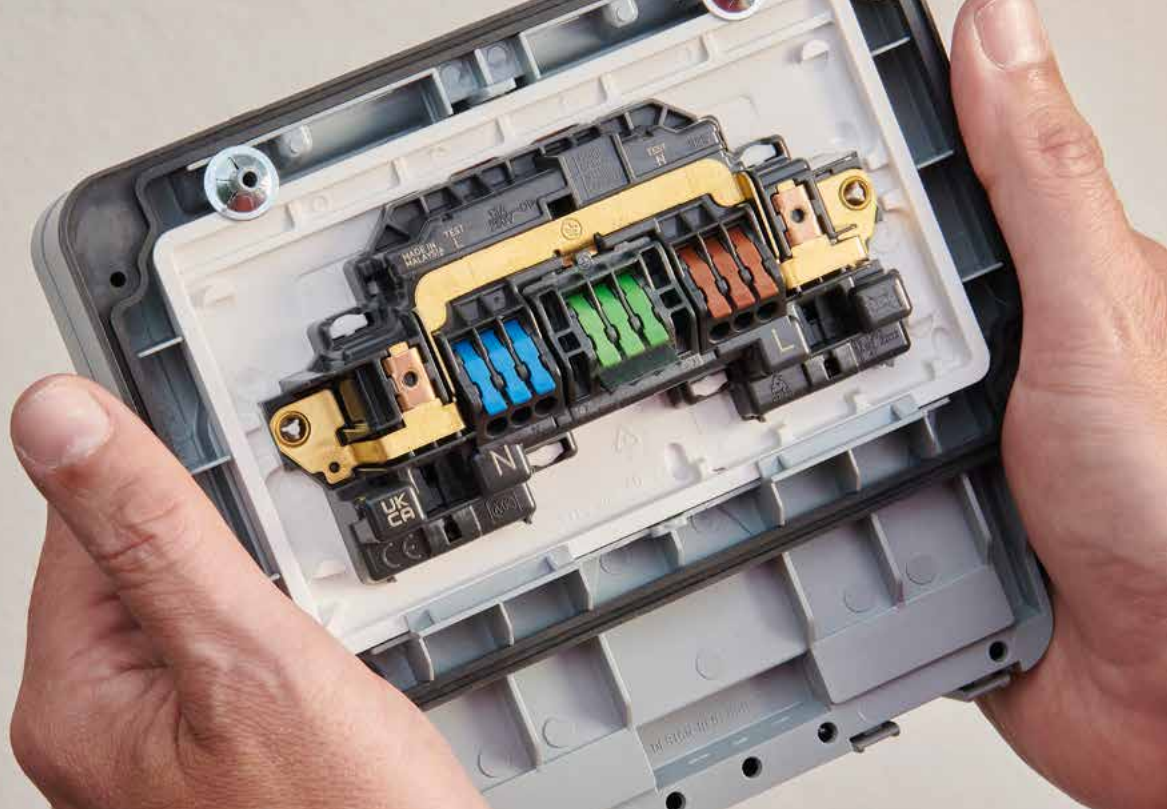

# MASTERSEAL PLUS™ RAPID FIX

POWERING  
THE FUTURE

**SIMPLE, FAST AND  
RELIABLE INSTALLATION  
EVERY TIME**

Introducing the UK's first IP66  
13A switchsocket with screwless  
cable terminations.

- Up to 45% faster to install  
in independent trial\*
- Market recognised terminal clamps
- Tool-less, screwless terminals
- Robust enclosure - IP66 and IK07 rated

**20** YEAR  
PRODUCT  
GUARANTEE

**SCAN TO  
FIND OUT  
MORE**

\*In external trial with Efixx

**Saving up to 45% on standard socket installation time.**

**SEPARATE TOP PROBE ACCESS**  
Vertical top entry for ease of access

**STRIP LENGTH RULER**  
To identify essential cable length for best connection

**SIMPLE, SPEEDY INSTALLATION**

**MARKET RECOGNISED CONNECTORS**  
For total confidence

**SCREWLESS TERMINAL CONNECTORS**

**SELF ADJUSTING TERMINAL CLAMPS**  
Maintain the correct clamping force over the life of the product

**SAFE AND SECURE FIT**

**TOOL-LESS, SCREWLESS TERMINALS**  
Simple, easy connection for a "right 1<sup>st</sup> time" installation

**INDIVIDUAL TERMINAL ENTRY POINTS**  
Accept up to 4mm<sup>2</sup> cable each for ultimate connectivity