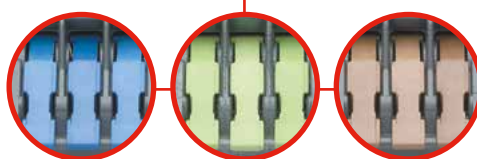

COLOUR CODED LEVERS
For further simplicity and to aide installation

UKMK504-0723-EN

hwl.co/rapidfix