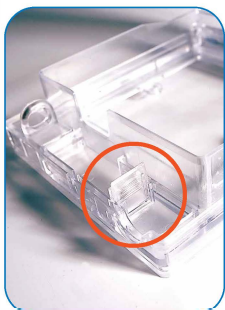

Innovative Features And Benefits

- ❖ IP55 rated for dust and water protection.
- ❖ Can be installed either with Switches or Socket Outlets of 86mm x 86mm size
- ❖ Tested and comply with IEC 60670 and BS EN 60529 / IEC 60529

- ❖ With the transparent cover, the switch-position (i.e. ON/OFF) of installed product is highly visible.
- ❖ Can shield any standard 5A, 13A,15A or 16A plug providing safe connection for any appliance and no need for any costly special designed plugs.
- ❖ When mounted with a designated surface box (GWS/1/B), IP55 protection for surface mounting is achieved

- ❖ Built-in padlock hole provides secured padlocking and prevent tampering with the power supply.
- ❖ The proper sitting of the plug cable prevents water penetration thus achieving IP55.

- ❖ A stopper is used to prevent water penetration if the Guardian Weathershield is installed with a switch thus achieving IP55.
- ❖ Made with highly durable and UV stabilised material to ensure safety and reliability.