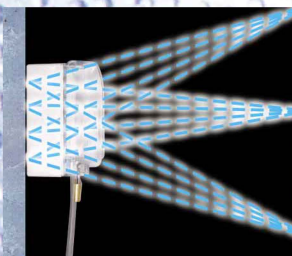

5 **Dustproof-**
protection from
dust, sawdust
and other small
particles.

Second digit defines
**Water
Protection**

5 **Waterproof-**
protection from
strong jets of
water from any
direction.