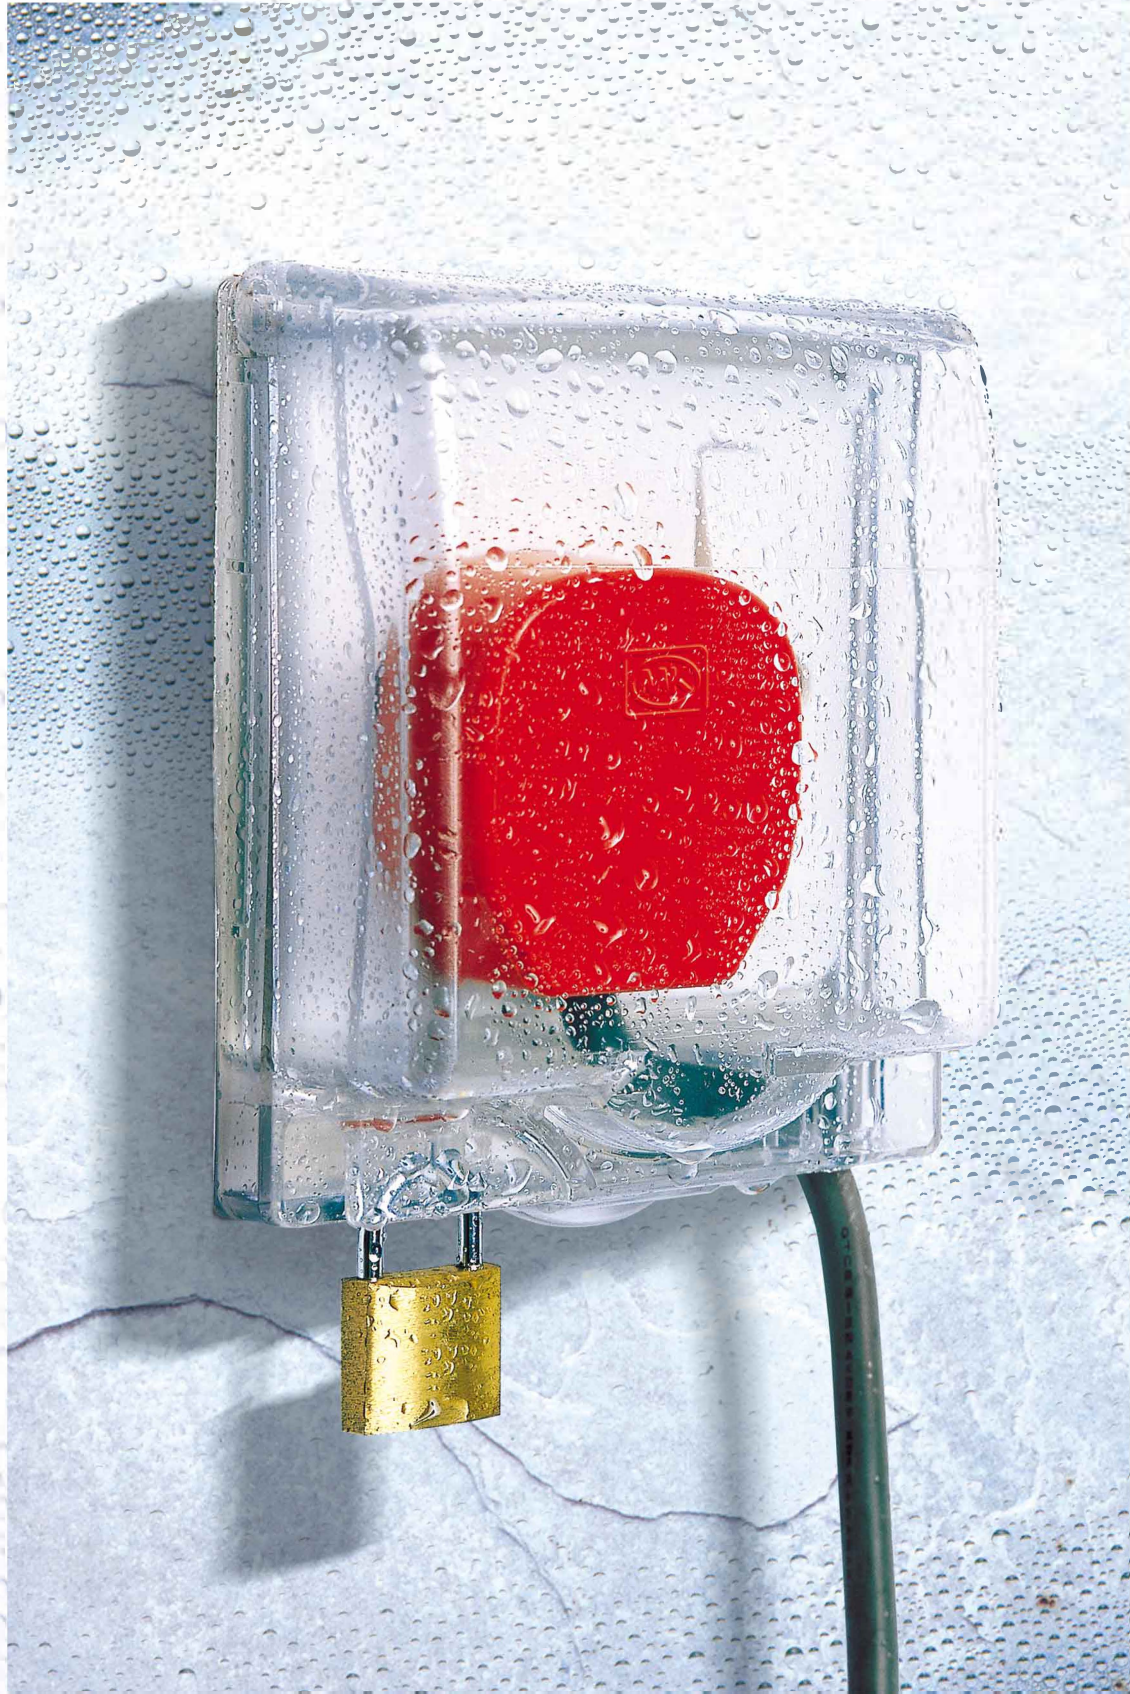

by Honeywell

GUARDIAN WEATHERSHIELD

IP55 PROTECTION IN EITHER **USED OR UNUSED** SITUATIONS WITH VIRTUALLY ANY STANDARD APPLIANCE PLUG

IP55 Protection

Each number in an IP (Ingress Protection) rating indicates resistance to invasion by dust and water. The MK Guardian Weathershield is rated at IP55 which means:

First digit defines
**Dust
Protection**

5 **Dustproof-**
protection from
dust, sawdust
and other small
particles.

Second digit defines
**Water
Protection**

5 **Waterproof-**
protection from
strong jets of
water from any
direction.

MK Guardian Weathershield and Surface Box (IP55)

This attractive unique MK Guardian Weathershield and Surface Box are designed for use in either outdoors or indoors. Especially in areas heavily exposed to dust and splashing water such as the balcony, garden, workshop, industry, farm, near swimming pool or even at the seaside; where a supply of electricity are essential though it may be potentially dangerous.

- ❖ With the transparent cover, the switch-position (i.e. ON/OFF) of installed product is highly visible.
- ❖ Can shield any standard 5A, 13A,15A or 16A plug providing safe connection for any appliance and no need for any costly special designed plugs.
- ❖ When mounted with a designated surface box (GWS/1/B), IP55 protection for surface mounting is achieved