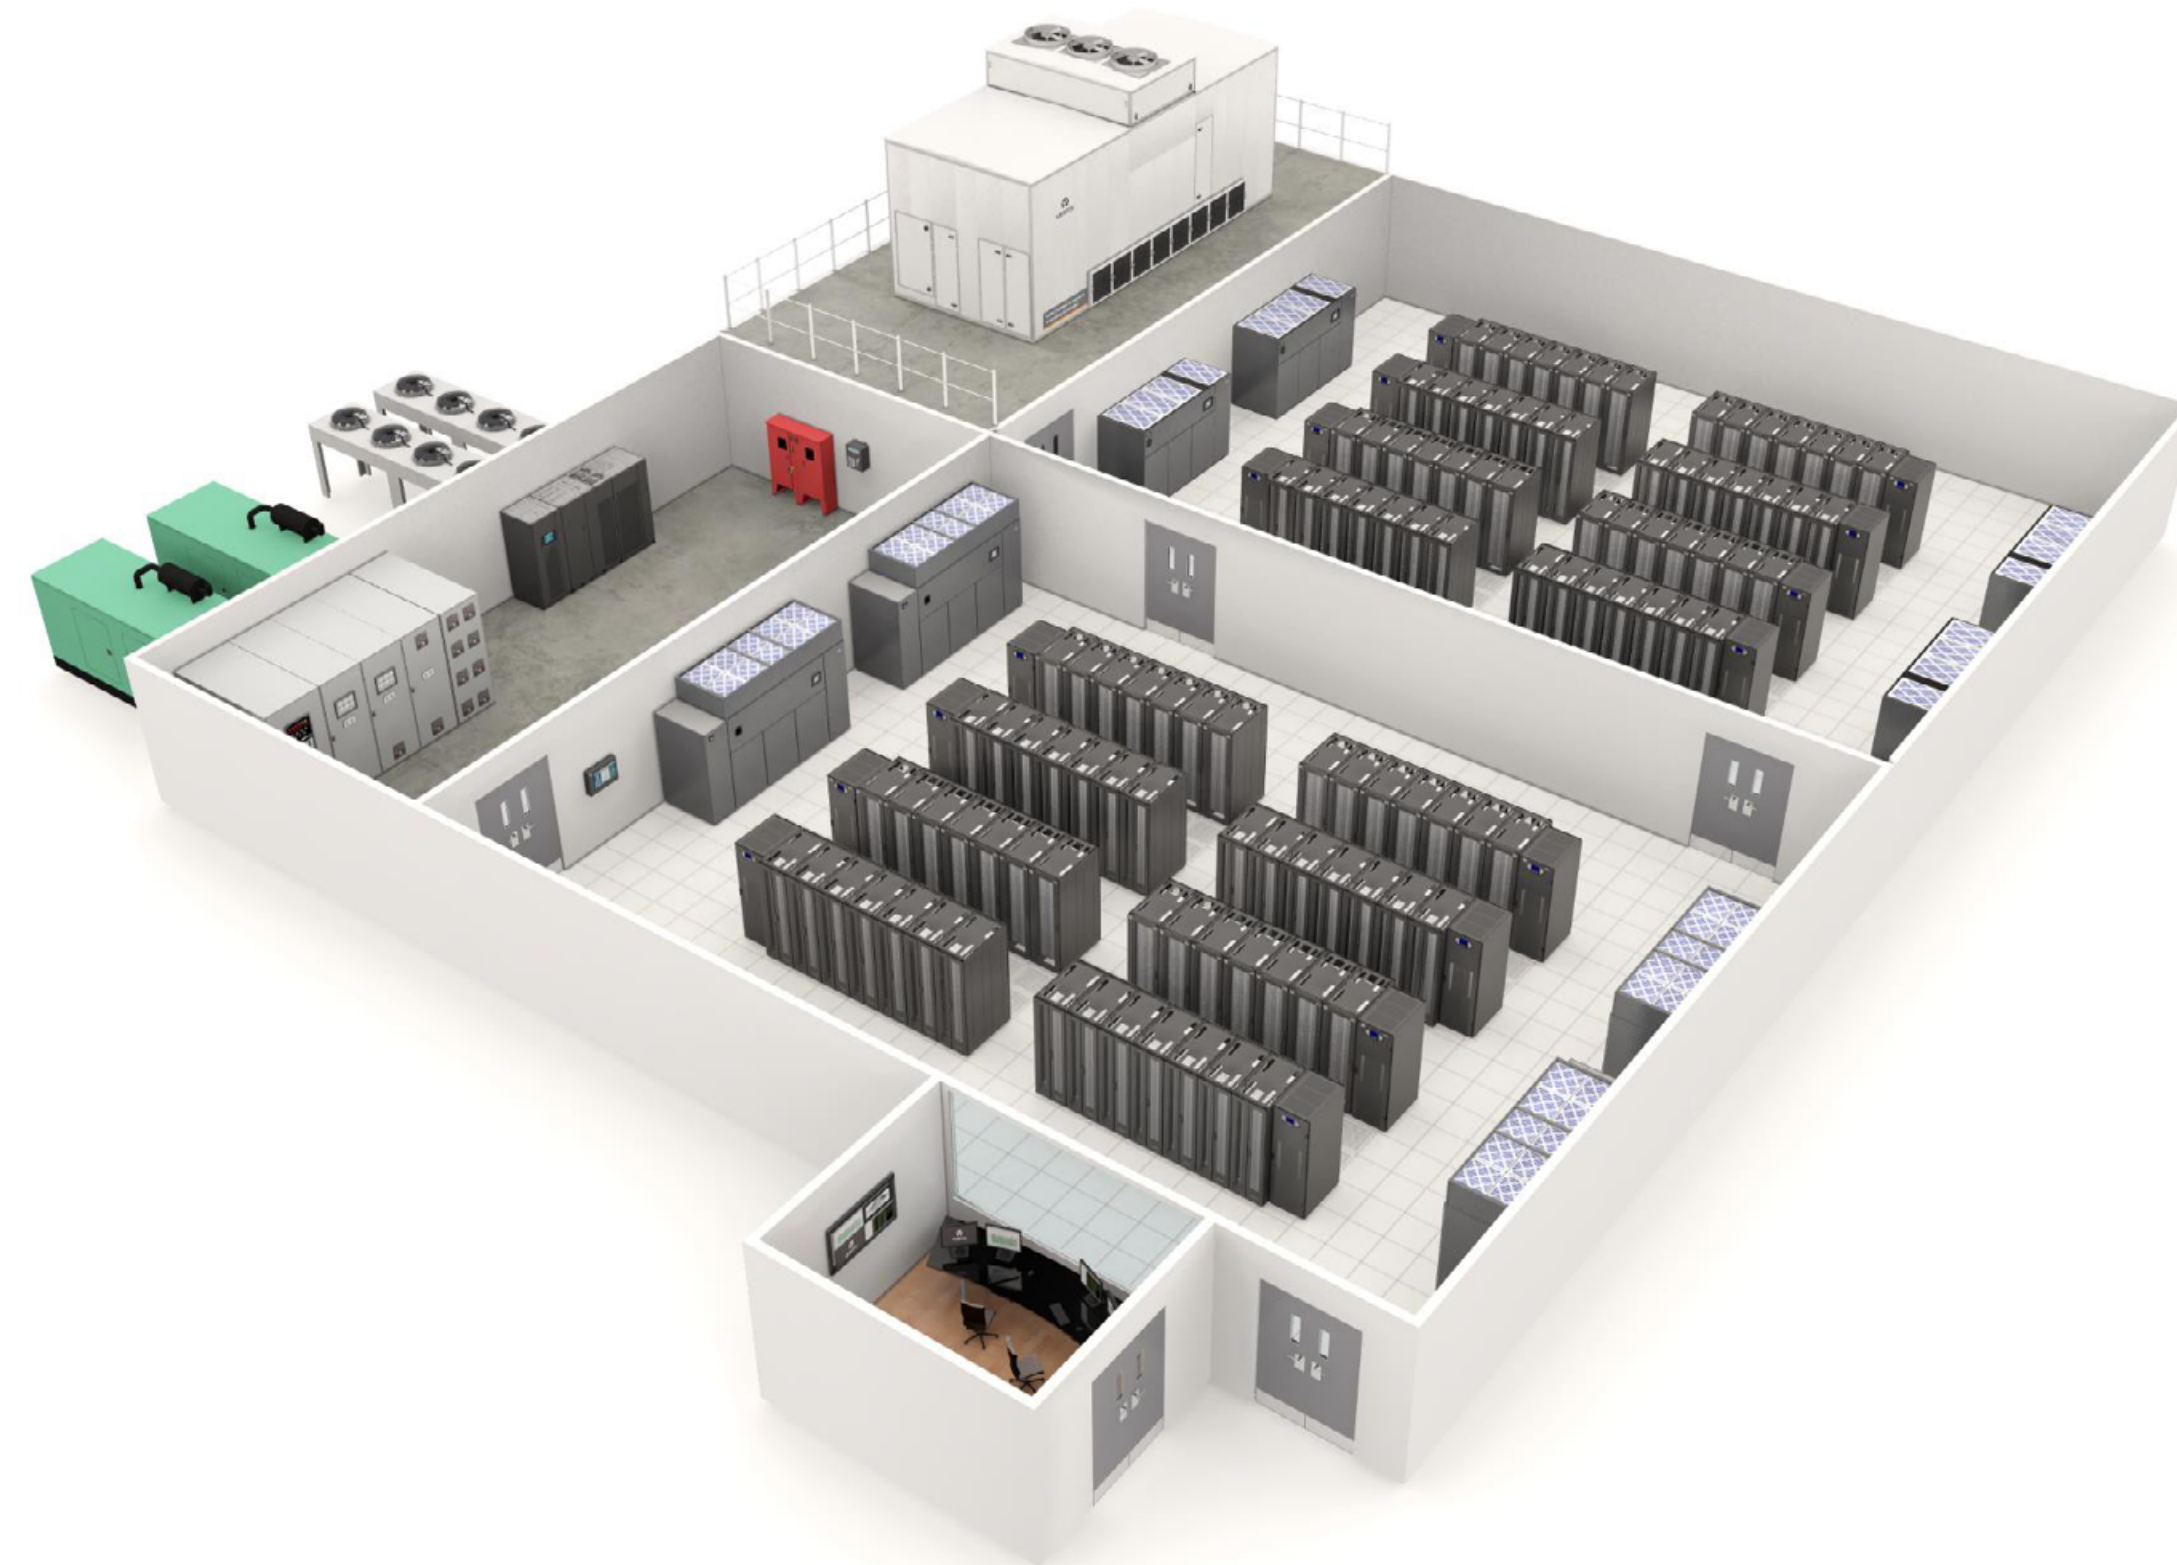

DATA CENTER
ENTERPRISE
MANAGEMENT
SOLUTIONS

End-to-end Solution: Honeywell and Vertiv

Honeywell, a leader in connected buildings, and Vertiv, a global provider of critical data center infrastructure, are working together to deliver integrated data center solutions. Honeywell's building management controls, security and life safety technology paired with Vertiv's critical power and thermal solutions can help you achieve uptime goals, meet sustainability goals, improve cost efficiency, and secure your data centers.